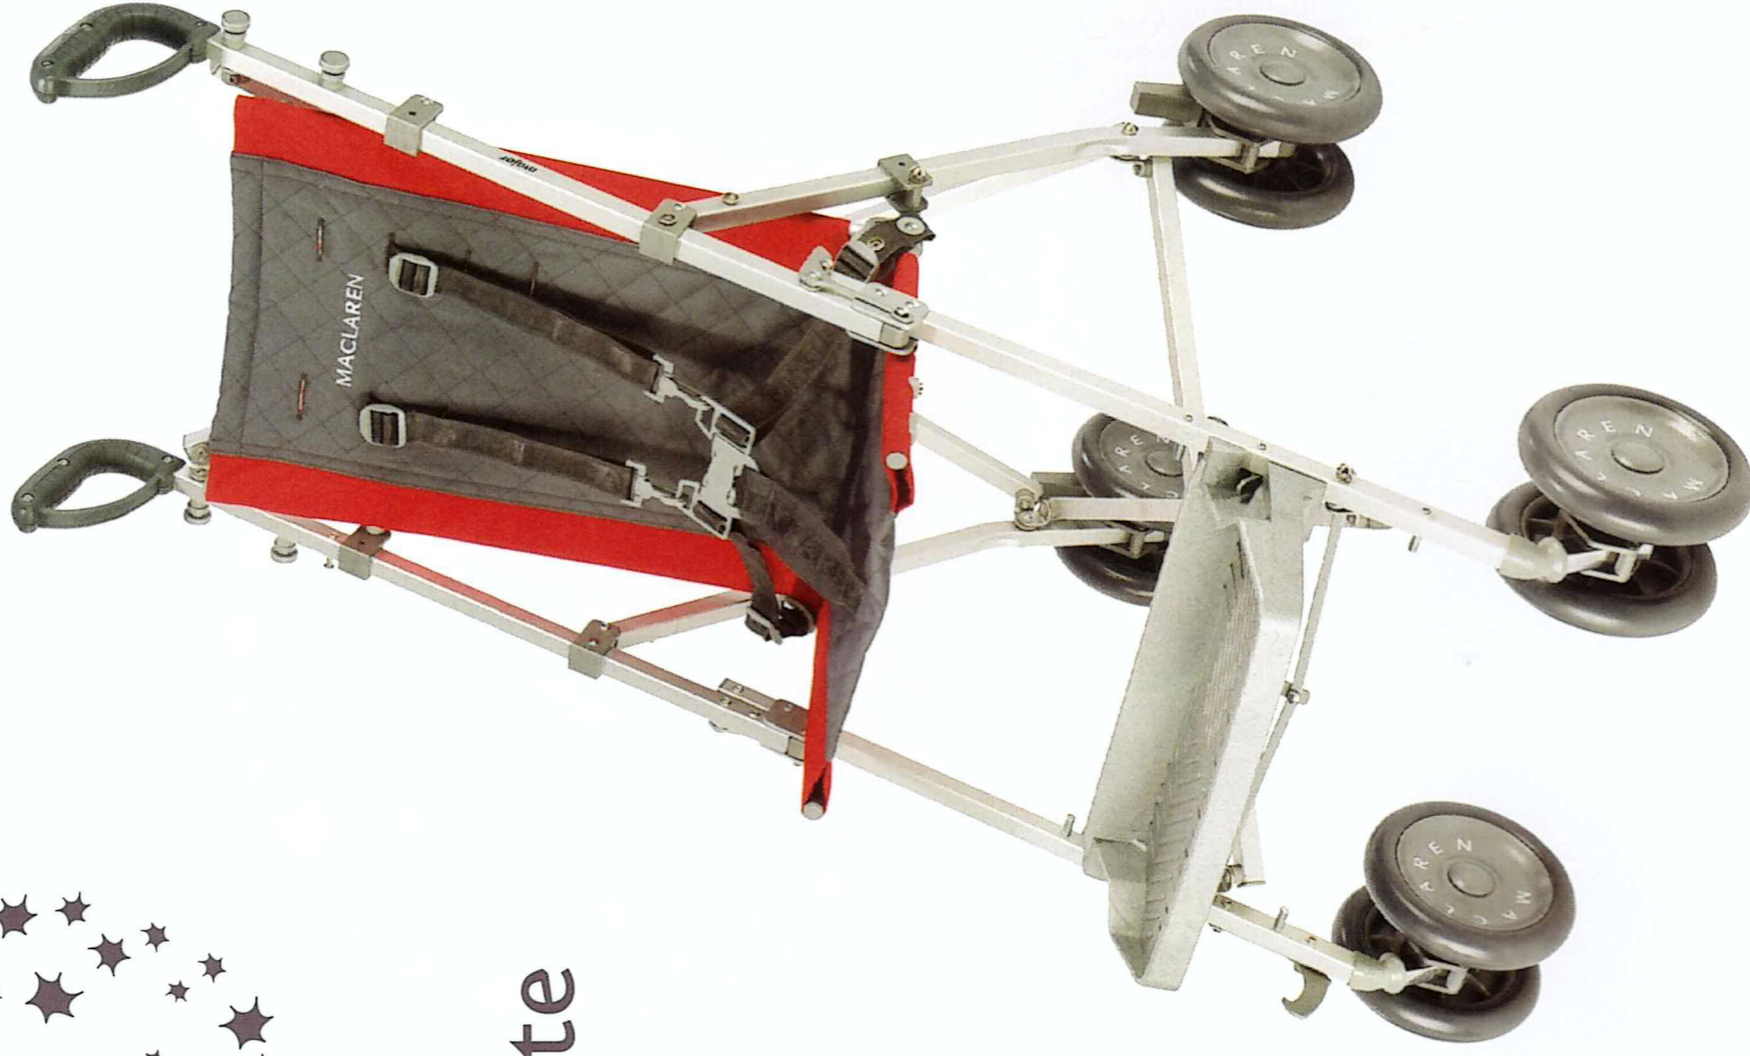

major elite

Major Elite Basic Model

Colorways

red/charcoal

sky blue/navy

designed for children with special needs

Maclaren recommends expert opinion as to the suitability of the product for your child.

The Major Elite has been developed to meet the demand for an everyday buggy for children, who, as a result of disability, have a need for a portable, parent-wheeled transport. The model is supplied in basic format, but numerous accessories can be purchased for added comfort.

The Major Elite basic model is sturdily built with a square-section, aluminium chassis and 7" wheels to withstand years of rugged service. It features swivel front wheels and square grip handles.

A three position detachable footrest, brakes and a five point safety harness all come as standard.

Specially developed for disabled children. Sturdy but lightweight, anodised aluminium frame with hard-wearing, easy clean fabric

Weight – 6.75kg basic weight (7.5kg with footplate)

Tested to 50kg

Easily folded to 46" x 9-3/4" x 8-1/4" (117cm x 25cm x 21cm)

Fully swivelling front wheels for easy manoeuvring

Brakes on each rear wheel

Positive-lock safety catches

Supplied complete with detachable rigid footrest

Storage

The Maclaren 3D umbrella folding action for the Major Elite Buggy creates ease of handling and storage.